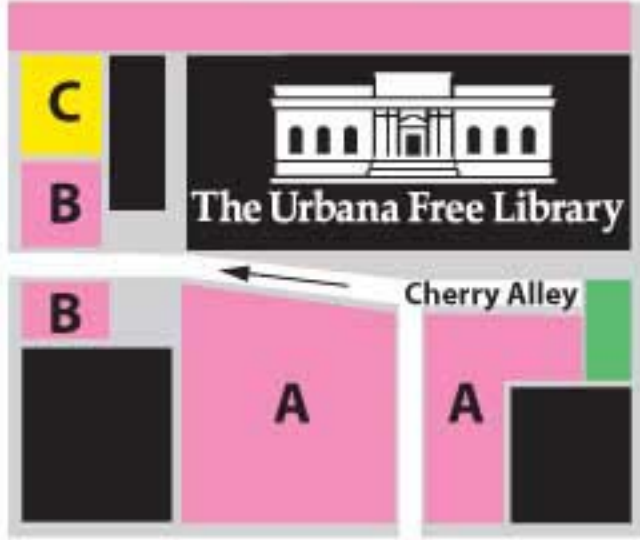

Elm Street

Green Street

Lincoln Square Village

F

- Bike Parking
- Library Block Metered Parking
- Additional Parking Options